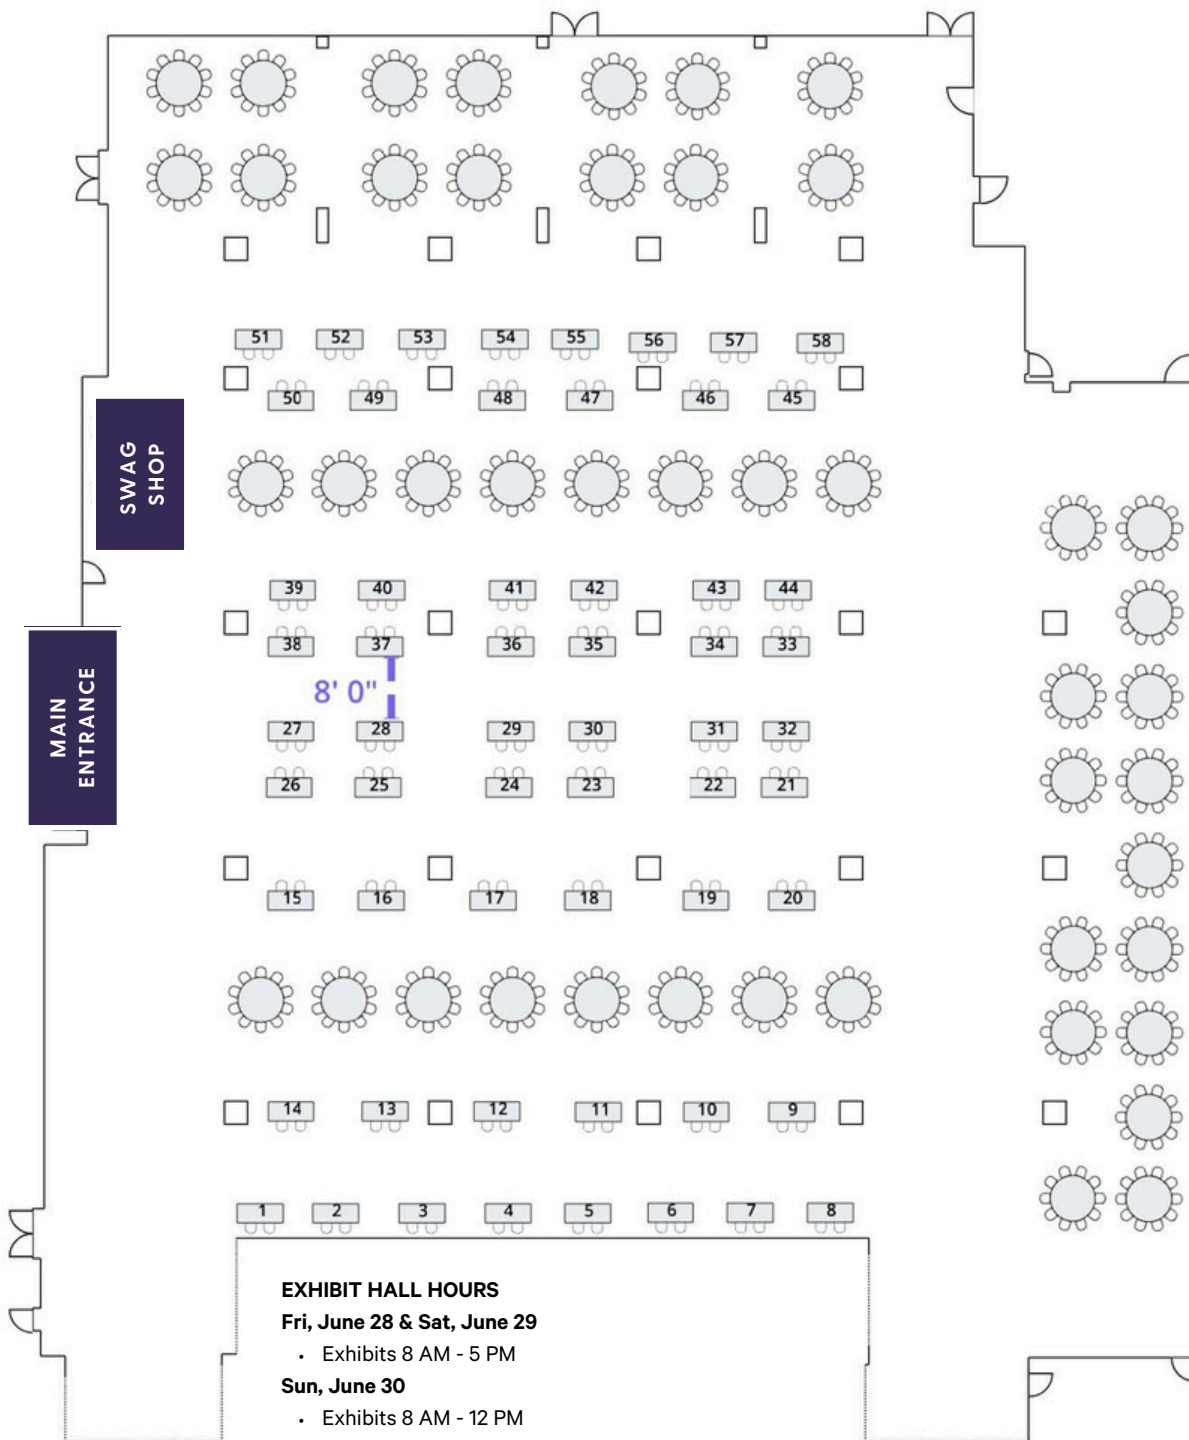

Morning Yoga

Bywater Pool Deck & Bar, Rooftop
 Inclement Weather Back up Location:
 Elite Hall - L1 Fri - Yoga alt
 Empire C - L2 Sat/Sun - Yoga alt
 Fri-Sun 7 - 7:30 AM
 Sponsored by

Kidz Zone

Imperial 5, Level 4
 Fri-Sat 7:30 AM - 5:30 PM
 Sun 7:30 AM - 1 PM
 Pre-registration Required

Nursing Room

Reliance 4, Level 4
 Thurs 7 AM - 1 PM
 Fri 7 AM - 6:30 PM
 Sat 7 AM - 5 PM
 Sun 7 AM - 1 PM

Wellness Center

Imperial 11, Level 4
 Fri-Sat 8 AM - 5 PM
 Sun 8 AM - 12 PM
 Sponsored by

2024

VETgirlU

EXHIBITS MAP - LEVEL 3

EXHIBIT HALL HOURS

Fri, June 28 & Sat, June 29

- Exhibits 8 AM - 5 PM

Sun, June 30

- Exhibits 8 AM - 12 PM

EXHIBITOR NAME

EXHIBITOR NAME	BOOTH #
AKC Reunite	13
Antech Diagnostics	22
Banfield Pet Hospital	46
BCP Veterinary Pharmacy	4
Blue Buffalo Veterinary Diets	37
BluePearl Veterinary Partners	41
Boehringer Ingelheim Animal Health USA Inc.	42
Ceva Animal Health	28
CityVet	32
Covetrus Compounding	52
CUBEX	56
Dechra	36
Econologics Financial Advisors	30
Elanco	38
Epicur Pharma	45
Erchonia Corporation	29
ExeGi Pharma	24
Feed Real Institute	51
Freshpet	43
GerVetUSA Inc	57
Hill's Pet Nutrition	16
HotDog Patient Warming	21
IDEXX	18
IndeVets	47
Innovative Petcare	1
Johnson & Johnson MedTech	14
Just Food for Dogs	5
KeraVet Bio	39
Lap of Love	48
Louisiana State University-School of Vet Med	33
MediLoupes	2
Merck Animal Health	27
MiDOG Animal Diagnostics	23
MSPCA Angell	17
National Veterinary Associations	19
NectarVet	9
Nutramax Laboratories Veterinary Sciences, Inc.	31
O'Brien Veterinary Group	35
Panacea Financial	55
petMAP	12
PetSmart Veterinary Services	6
Purina Pro Plan Veterinary Diets	49/40
Rose Micro Solutions	20
Royal Canin	26
Sarstedt	44
Schultz Technology	10
Scratch Pay	54
The One Medical Devices Technology Appliance Co.	53
VCA	34
Veterinary Emergency Group (VEG)	25
Veterinary Practice Partners	15
VetRad	3
VetriScience	8
Weave Communications	40
Xoran Technologies	11