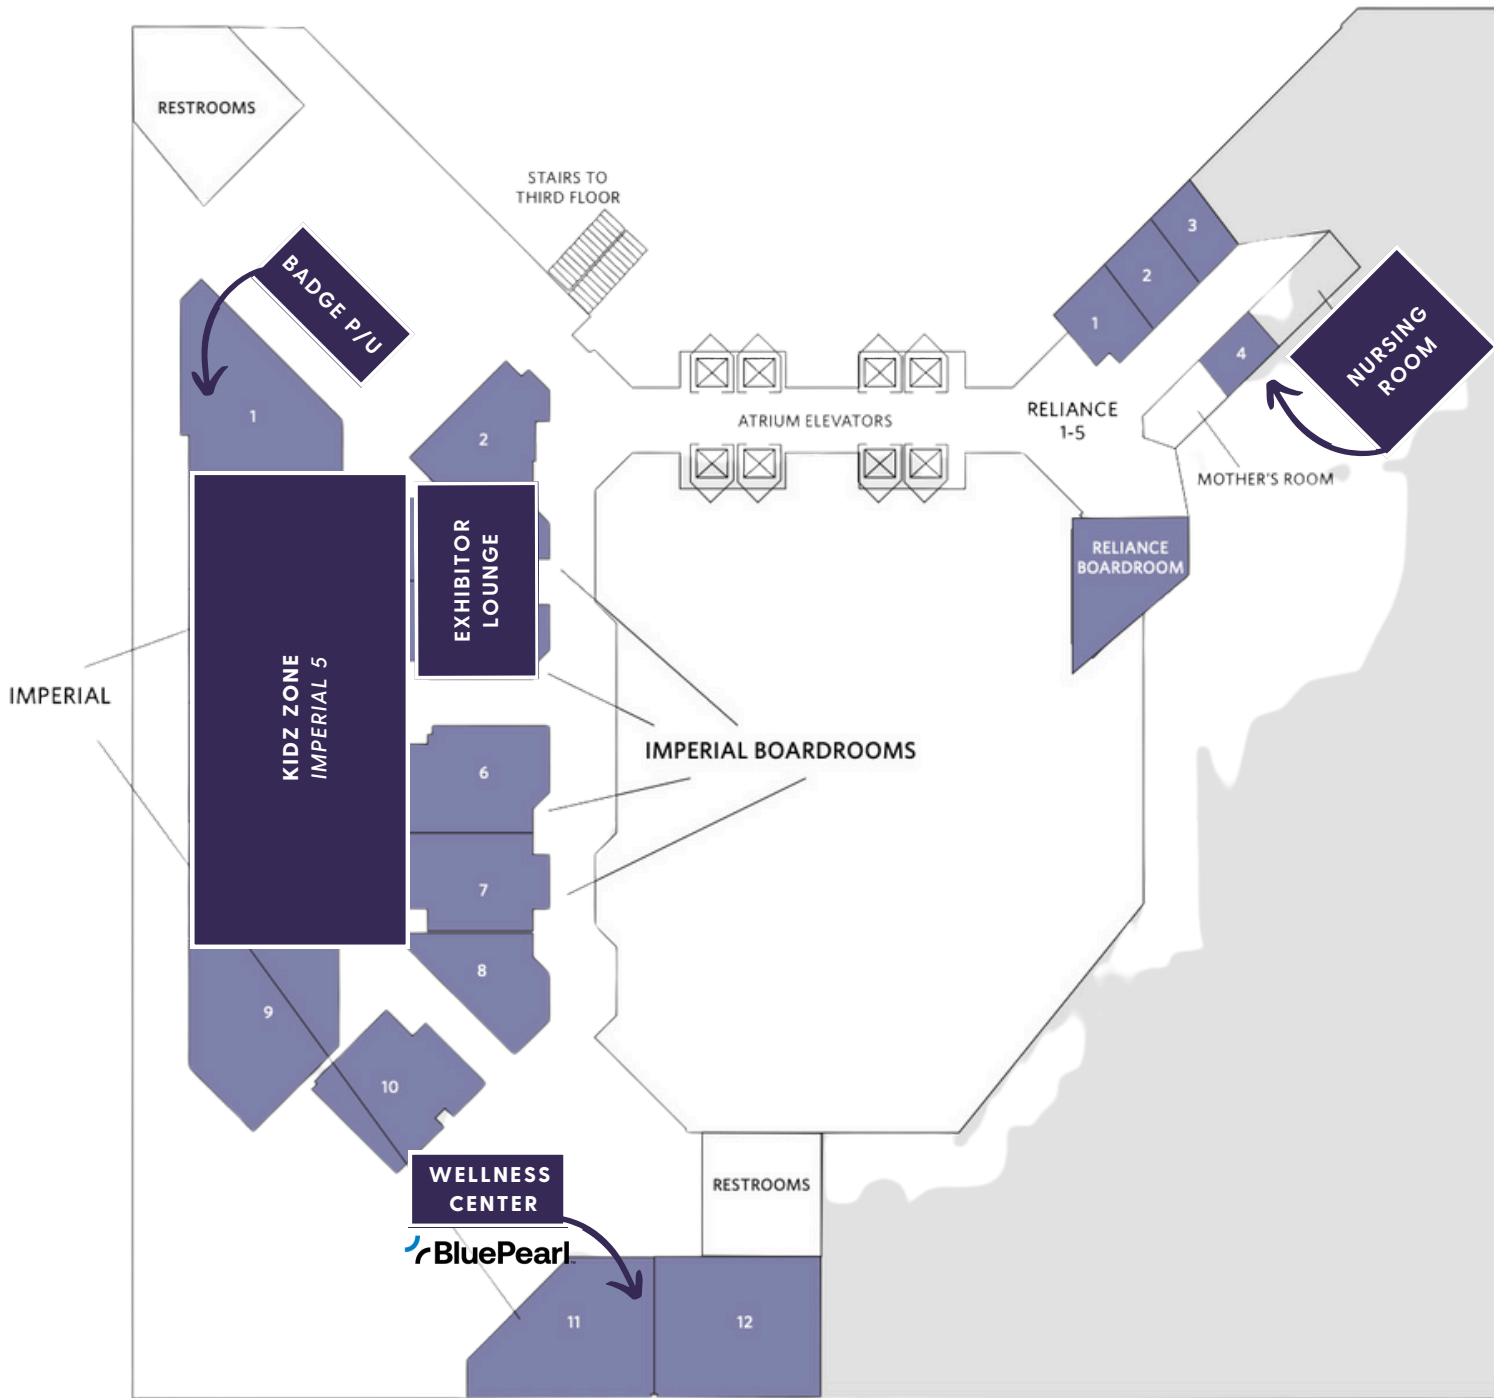

Morning Yoga

Bywater Pool Deck & Bar, Rooftop
 Inclement Weather Back up Location:
 Elite Hall - L1 Fri - Yoga alt
 Empire C - L2 Sat/Sun - Yoga alt
 Fri-Sun 7 - 7:30 AM
 Sponsored by

Kidz Zone

Imperial 5, Level 4
 Fri-Sat 7:30 AM - 5:30 PM
 Sun 7:30 AM - 1 PM
 Pre-registration Required

Nursing Room

Reliance 4, Level 4
 Thurs 7 AM - 1 PM
 Fri 7 AM - 6:30 PM
 Sat 7 AM - 5 PM
 Sun 7 AM - 1 PM

Wellness Center

Imperial 11, Level 4
 Fri-Sat 8 AM - 5 PM
 Sun 8 AM - 12 PM
 Sponsored by

2024

VETgirlU

EXHIBITS MAP - LEVEL 3

EXHIBIT HALL HOURS

Fri, June 28 & Sat, June 29

- Exhibits 8 AM - 5 PM

Sun, June 30

- Exhibits 8 AM - 12 PM

EXHIBITOR NAME

EXHIBITOR NAME	BOOTH #
AKC Reunite	13
Antech Diagnostics	22
Banfield Pet Hospital	46
BCP Veterinary Pharmacy	4
Blue Buffalo Veterinary Diets	37
BluePearl Veterinary Partners	41
Boehringer Ingelheim Animal Health USA Inc.	42
Ceva Animal Health	28
CityVet	32
Covetrus Compounding	52
CUBEX	56
Dechra	36
Econologics Financial Advisors	30
Elanco	38
Epicur Pharma	45
Erchonia Corporation	29
ExeGi Pharma	24
Feed Real Institute	51
Freshpet	43
GerVetUSA Inc	57
Hill's Pet Nutrition	16
HotDog Patient Warming	21
IDEXX	18
IndeVets	47
Innovative Petcare	1
Johnson & Johnson MedTech	14
Just Food for Dogs	5
KeraVet Bio	39
Lap of Love	48
Louisiana State University-School of Vet Med	33
MediLoupes	2
Merck Animal Health	27
MiDOG Animal Diagnostics	23
MSPCA Angell	17
National Veterinary Associations	19
NectarVet	9
Nutramax Laboratories Veterinary Sciences, Inc.	31
O'Brien Veterinary Group	35
Panacea Financial	55
petMAP	12
PetSmart Veterinary Services	6
Purina Pro Plan Veterinary Diets	49/40
Rose Micro Solutions	20
Royal Canin	26
Sarstedt	44
Schultz Technology	10
Scratch Pay	54
The One Medical Devices Technology Appliance Co.	53
VCA	34
Veterinary Emergency Group (VEG)	25
Veterinary Practice Partners	15
VetRad	3
VetriScience	8
Weave Communications	40
Xoran Technologies	11