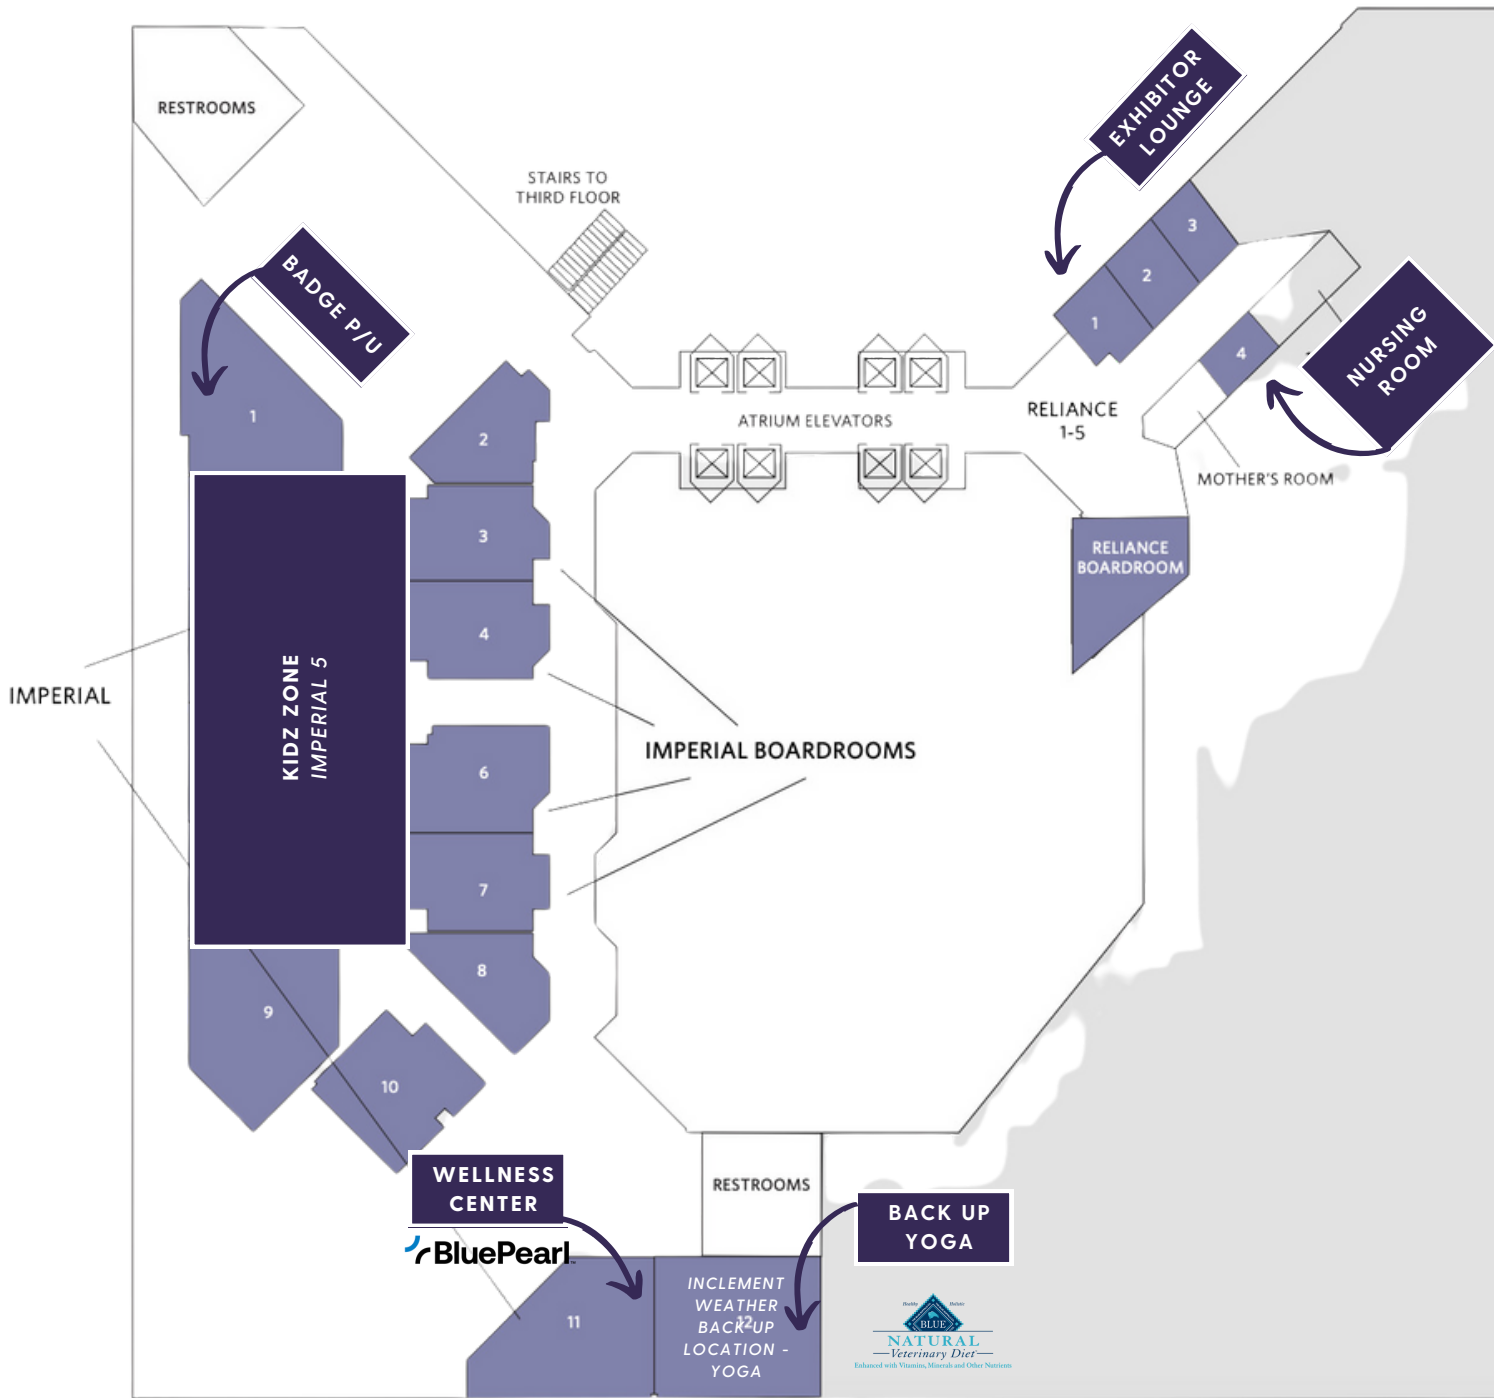

SCHEDULE OF EVENTS

Wed, June 26

- Badge Pick-up 2 - 9 PM (Imperial 1, Level 4)

Thurs, June 27

- Badge Pick up 6 AM - 6 PM (Imperial 1, Level 4)
- Master Classes 7 AM - 4 PM (Must pre-register)

Fri, June 28

Sun, June 30

- Badge Pick-up 6 AM - 1 PM (Imperial 1, Level 4)
- Lectures 7 AM - 12 PM
- Exhibits 8 AM - 12 PM

2024

VETgirlU

EXHIBITS MAP - LEVEL 3

2024 EXHIBITORS

- AKC REUNITE
- ANTECH DIAGNOSTICS
- BALTO DOG BRACES (BALTOUSA)
- BANFIELD PET HOSPITAL
- BCP VETERINARY PHARMACY
- BLUE BUFFALO VETERINARY DIETS
- BLUEPEARL VETERINARY PARTNERS
- BOEHRINGER INGELHEIM ANIMAL HEALTH USA INC.
- CEVA ANIMAL HEALTH
- CITYVET
- CUBEX
- DECHRA
- ECONOLOGICS FINANCIAL ADVISORS
- ELANCO
- EPICUR PHARMA
- ERCHONIA CORPORATION
- EXEGI PHARMA
- FEED REAL INSTITUTE
- FRESHPET
- HILL'S PET NUTRITION
- HOTDOG PATIENT WARMING
- IDEXX
- INDEVETS
- INNOVETIVE PETCARE
- JUST FOOD FOR DOGS
- KERAVET BIO
- LAP OF LOVE
- LOUISIANA STATE UNIVERSITY-SCHOOL OF VET MED
- MEDILOUPES
- MERCK ANIMAL HEALTH
- MIDOG ANIMAL DIAGNOSTICS
- MSPCA
- NATIONAL VETERINARY ASSOCIATIONS
- NECTARVET
- NUTRAMAX LABORATORIES VETERINARY SCIENCES, INC.
- O'BRIEN VETERINARY GROUP
- PETCENTRIC HEALTH
- PETDX
- PETMAP
- PETSMART VETERINARY SERVICES
- PURINA PRO PLAN VETERINARY DIETS - BOOTH 1
- PURINA PRO PLAN VETERINARY DIETS - BOOTH 2
- ROSE MICRO SOLUTIONS
- ROYAL CANIN
- SARSTEDT
- SCHULTZ TECHNOLOGY
- SCRATCH PAY
- VCA
- VETERINARY EMERGENCY GROUP (VEG)
- VETERINARY PRACTICE PARTNERS
- XORAN TECHNOLOGIES

2024

VETgirlU

VENUE MAP - LEVEL 4

Morning Yoga

Bywater Pool Deck & Bar, Rooftop
Inclement Weather Back up Location:
Imperial 12
Fri-Sun 6 – 6:30 AM
Sponsored by

Kidz Zone

Imperial 5, Level 4
Fri-Sat 7:30 AM – 5:30 PM
Sun 7:30 AM – 1 PM
Pre-registration Required

Nursing Room

Reliance 4, Level 4
Thurs 7 AM - 1 PM
Fri 7 AM - 5 PM
Sat 7 AM - 6 PM
Sun 7 AM - 1 PM

Wellness Center

Imperial 11, Level 4
Fri-Sat 8 AM – 5 PM
Sun 8 AM – 12 PM
Sponsored by