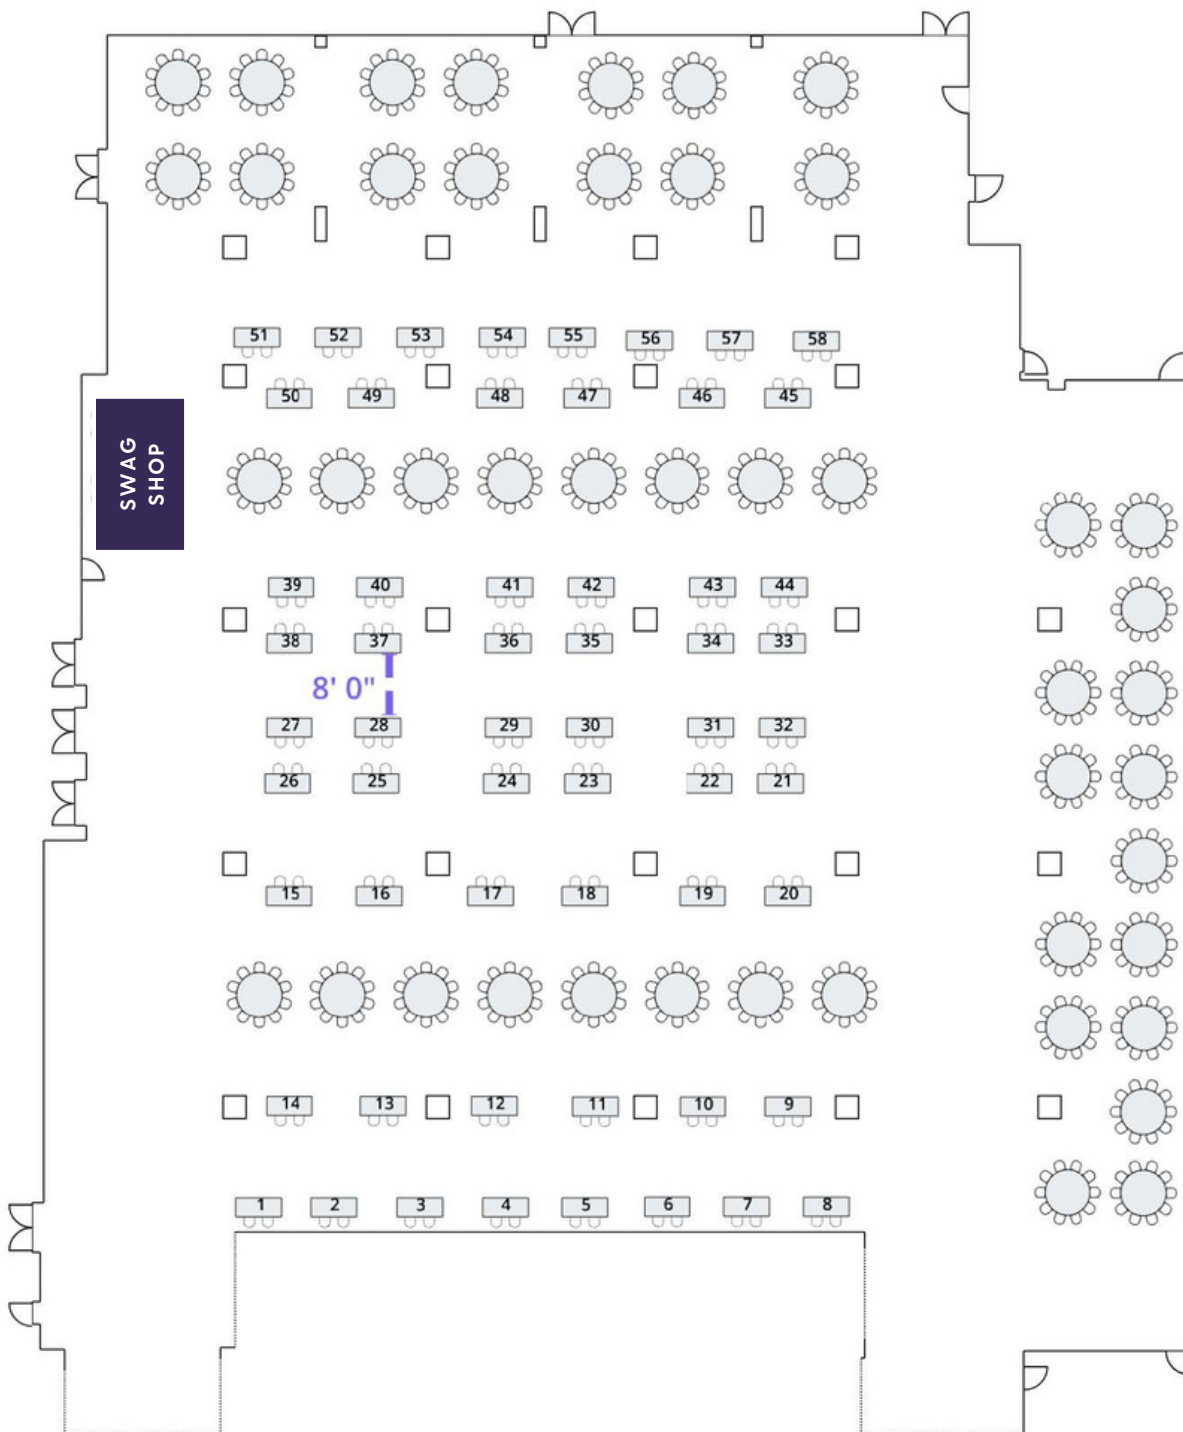

2024

VETgirlU

EXHIBITS MAP - LEVEL 3

2024 EXHIBITORS

- AKC REUNITE
- ANTECH DIAGNOSTICS
- BALTO DOG BRACES (BALTOUSA)
- BANFIELD PET HOSPITAL
- BCP VETERINARY PHARMACY
- BLUE BUFFALO VETERINARY DIETS
- BLUEPEARL VETERINARY PARTNERS
- BOEHRINGER INGELHEIM ANIMAL HEALTH USA INC.
- CEVA ANIMAL HEALTH
- CITYVET
- CUBEX
- DECHRA
- ECONOLOGICS FINANCIAL ADVISORS
- ELANCO
- EPICUR PHARMA
- ERCHONIA CORPORATION
- EXEGI PHARMA
- FEED REAL INSTITUTE
- FRESHPET
- HILL'S PET NUTRITION
- HOTDOG PATIENT WARMING
- IDEXX
- INDEVETS
- INNOVETIVE PETCARE
- JUST FOOD FOR DOGS
- KERAVET BIO
- LAP OF LOVE
- LOUISIANA STATE UNIVERSITY-SCHOOL OF VET MED
- MEDILOUPES
- MERCK ANIMAL HEALTH
- MIDOG ANIMAL DIAGNOSTICS
- MSPCA
- NATIONAL VETERINARY ASSOCIATIONS
- NECTARVET
- NUTRAMAX LABORATORIES VETERINARY SCIENCES, INC.
- O'BRIEN VETERINARY GROUP
- PETCENTRIC HEALTH
- PETDX
- PETMAP
- PETSMART VETERINARY SERVICES
- PURINA PRO PLAN VETERINARY DIETS - BOOTH 1
- PURINA PRO PLAN VETERINARY DIETS - BOOTH 2
- ROSE MICRO SOLUTIONS
- ROYAL CANIN
- SARSTEDT
- SCHULTZ TECHNOLOGY
- SCRATCH PAY
- VCA
- VETERINARY EMERGENCY GROUP (VEG)
- VETERINARY PRACTICE PARTNERS
- XORAN TECHNOLOGIES